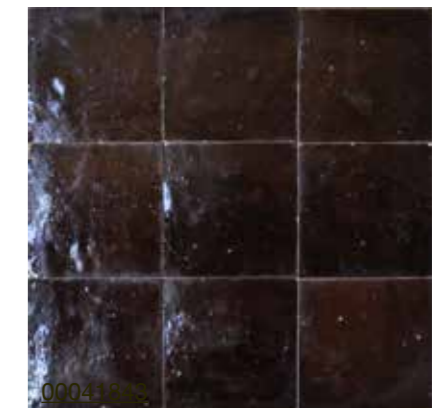

N7

Kleuren kunnen afwijken van de foto.
Colors may vary from the photo.

Verkrijgbaar in breed gamma kleuren.
Available in a wide range of colors.