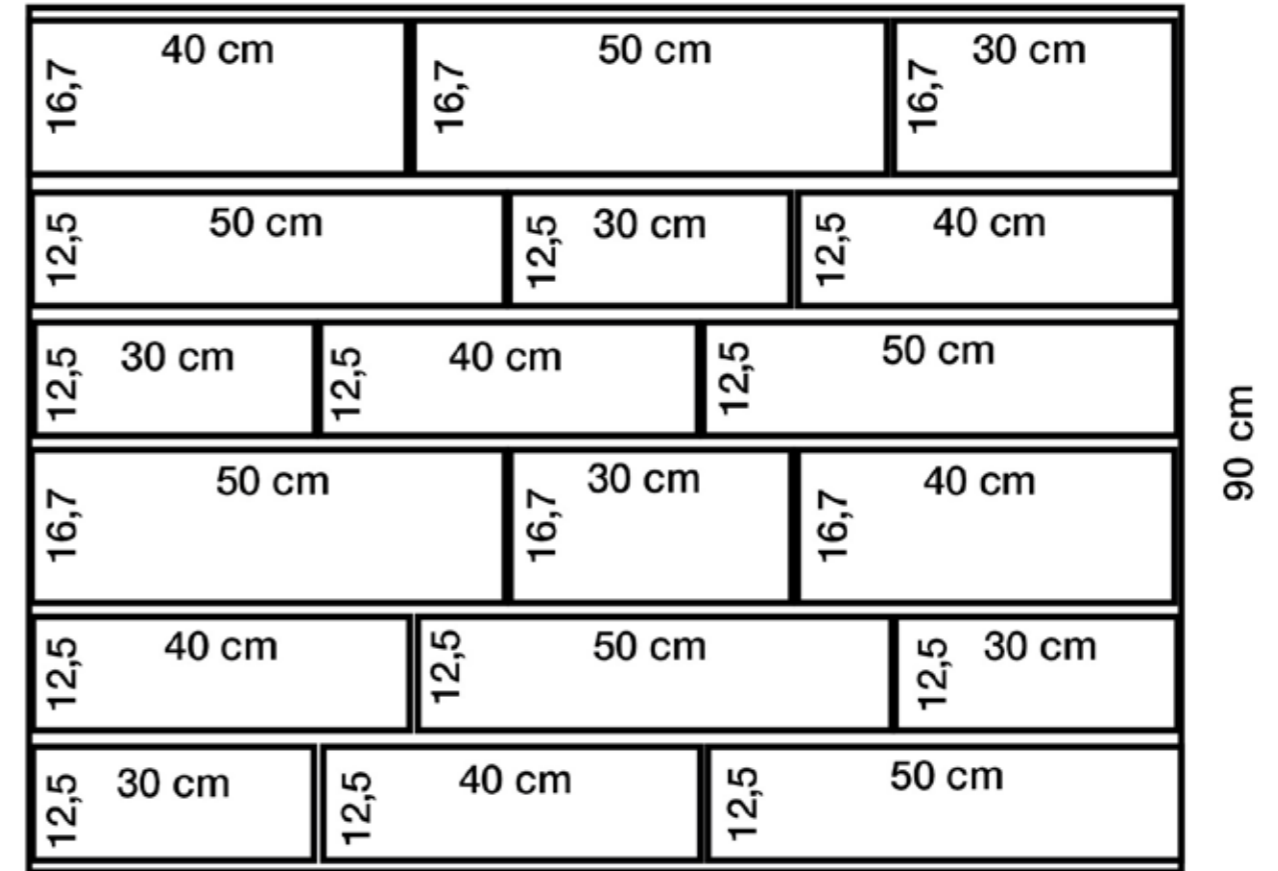

DRIVEWAY - Pavers Packing - India

Advantage! All pavers are stacked in pattern. Ready for use.
Voordeel! Alle stenen zijn gestapeld in patroon. Klaar voor gebruik.