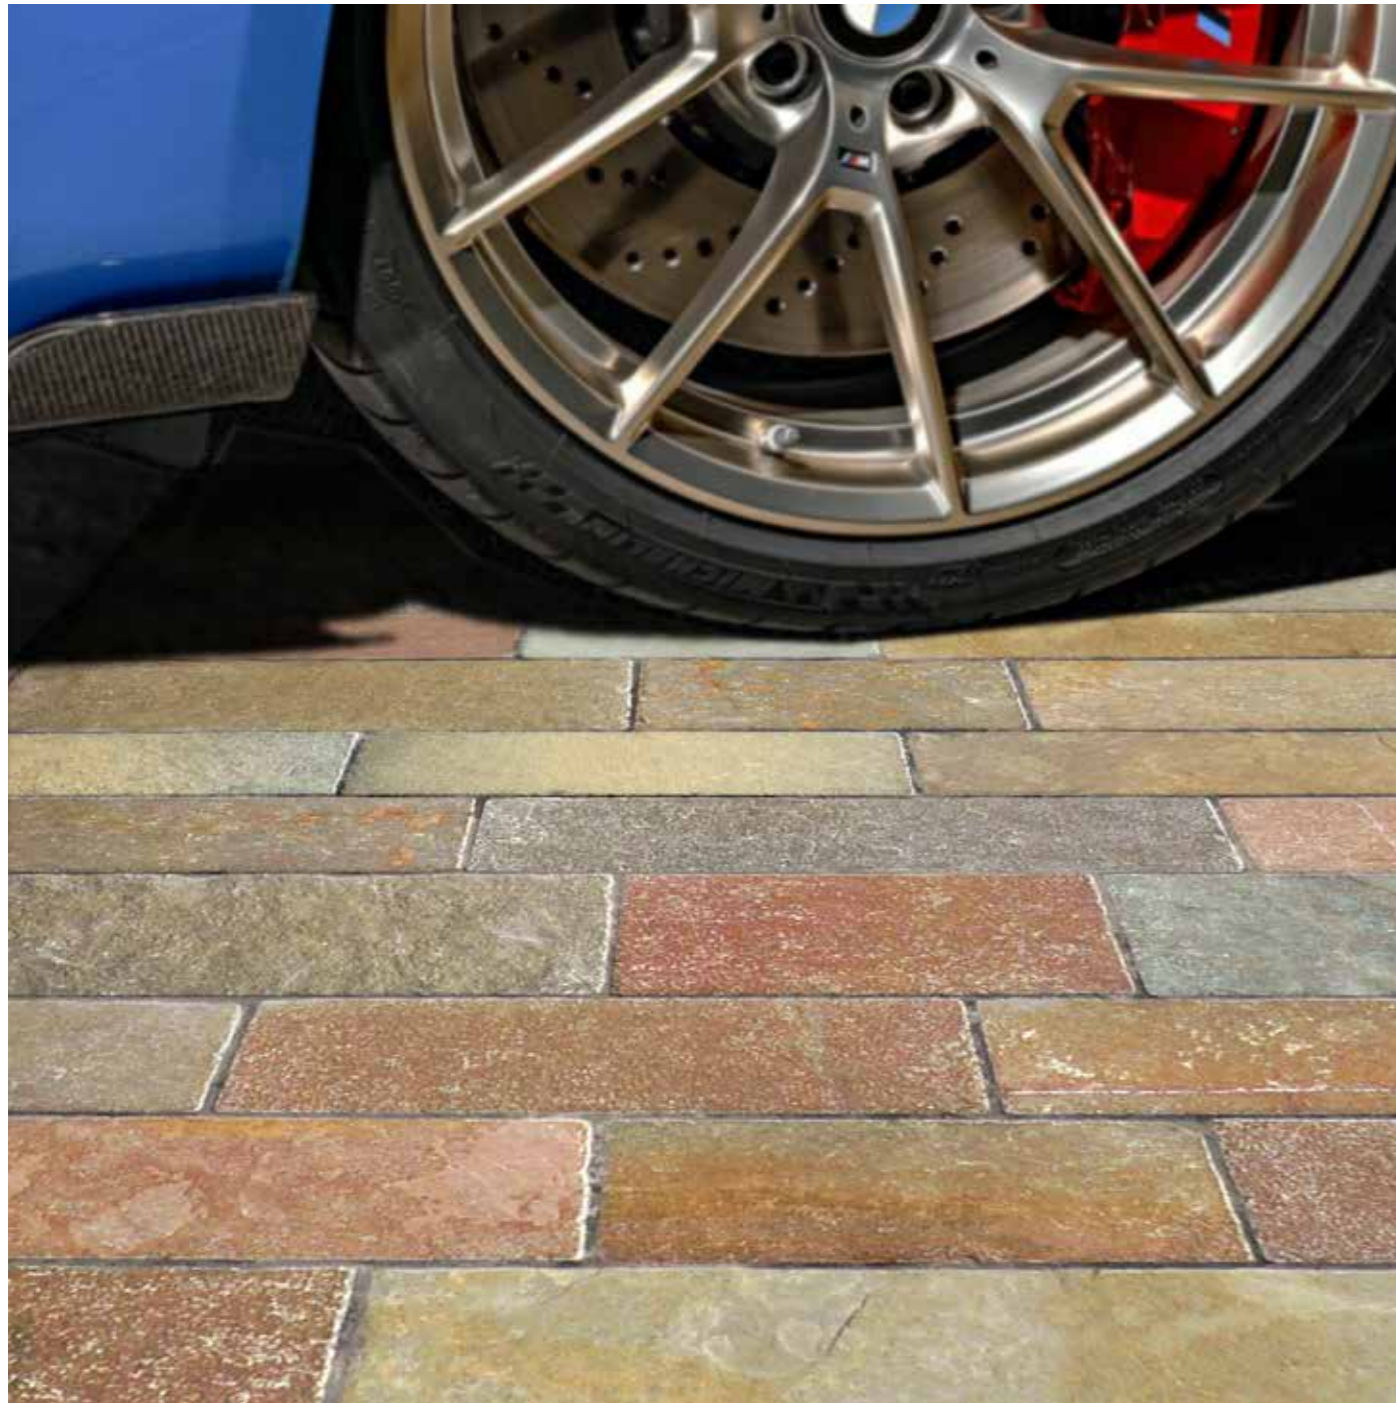

DRIVEWAY

Chambal Beige - Century N - 300-400-500x125-167x30