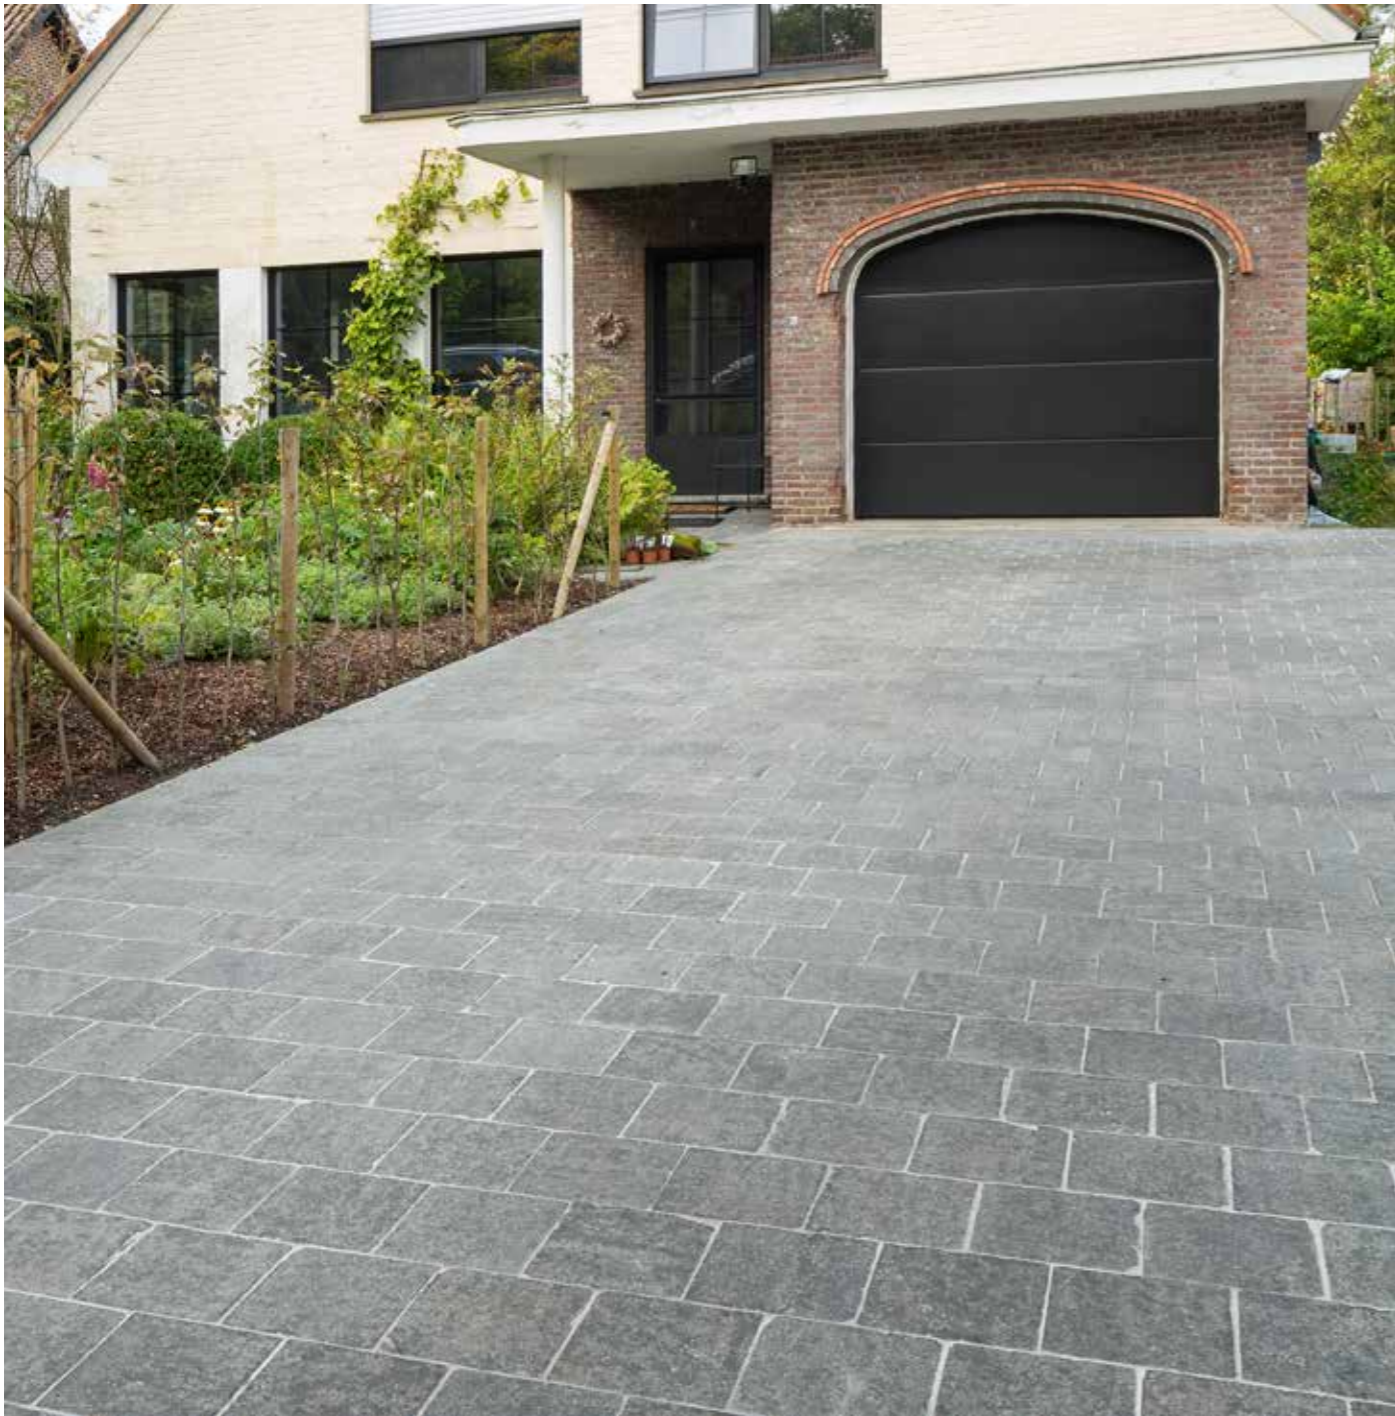

Basalt - Sirocco - Century - 300-400-500X125/167x30