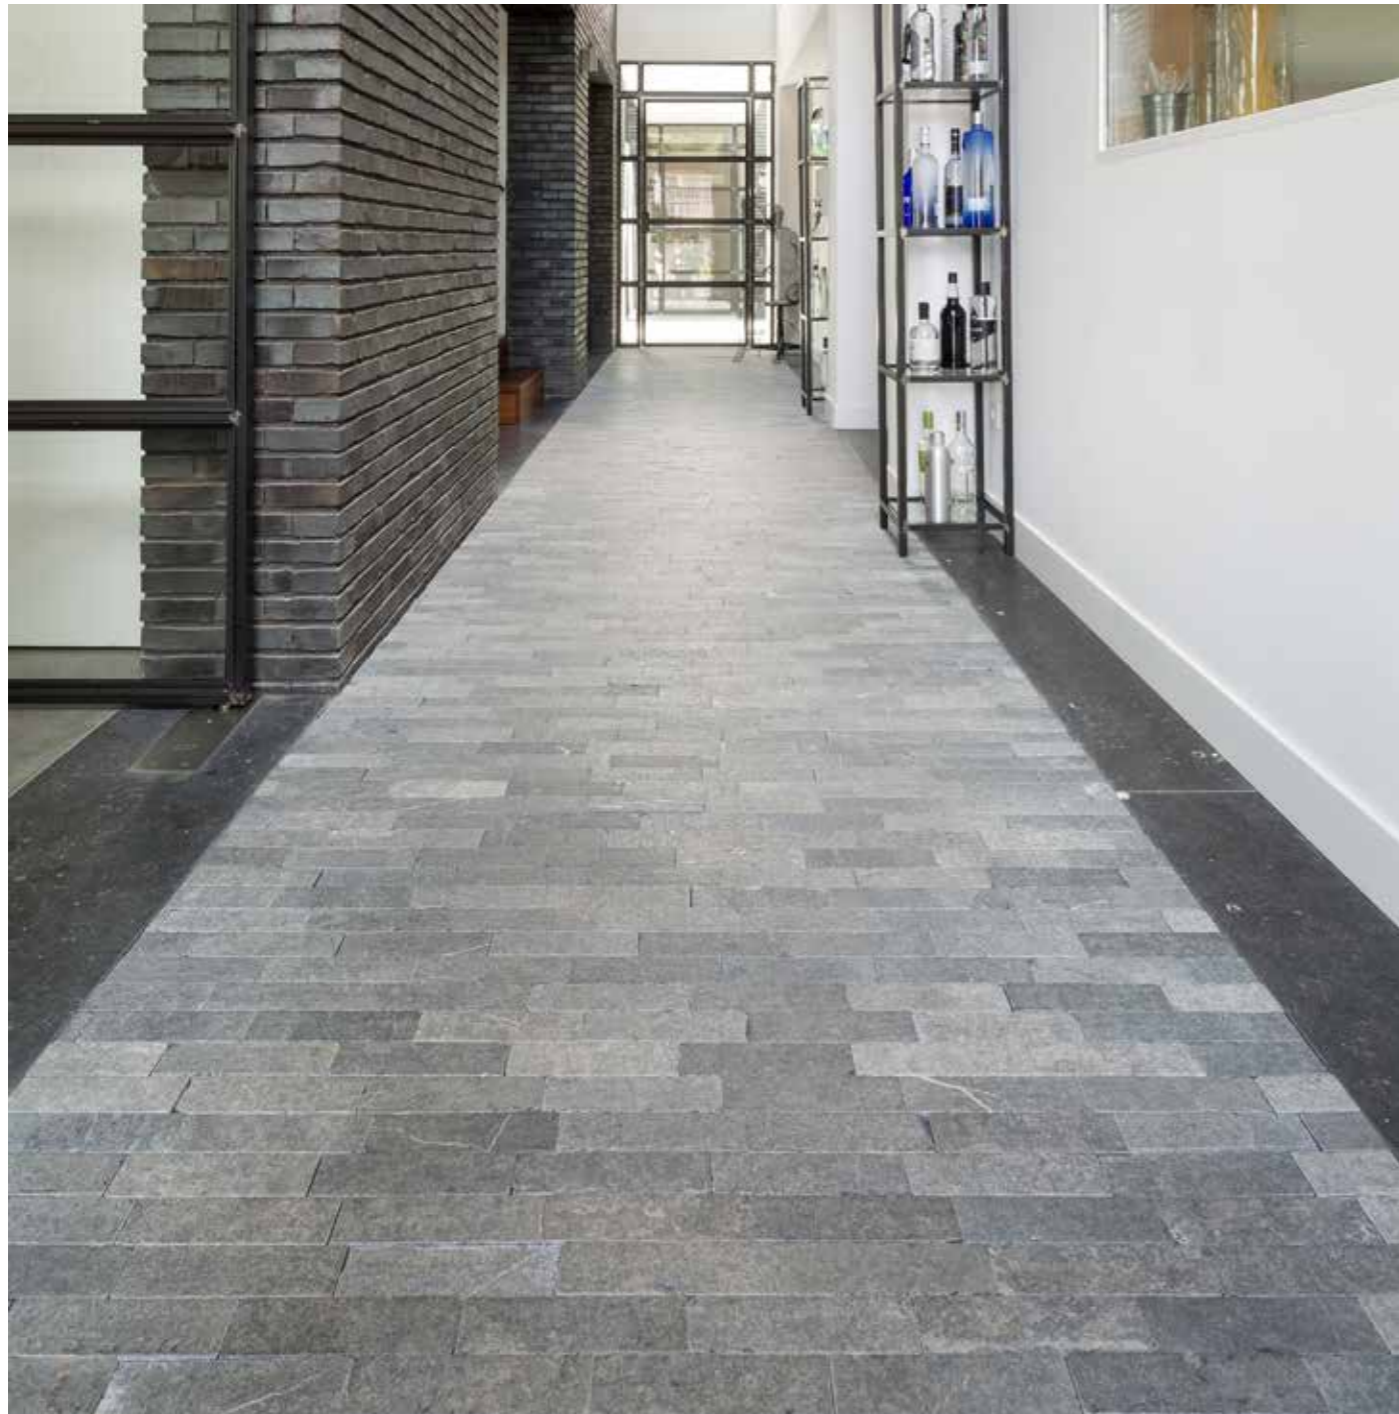

Wakkerstone - 200x50x50