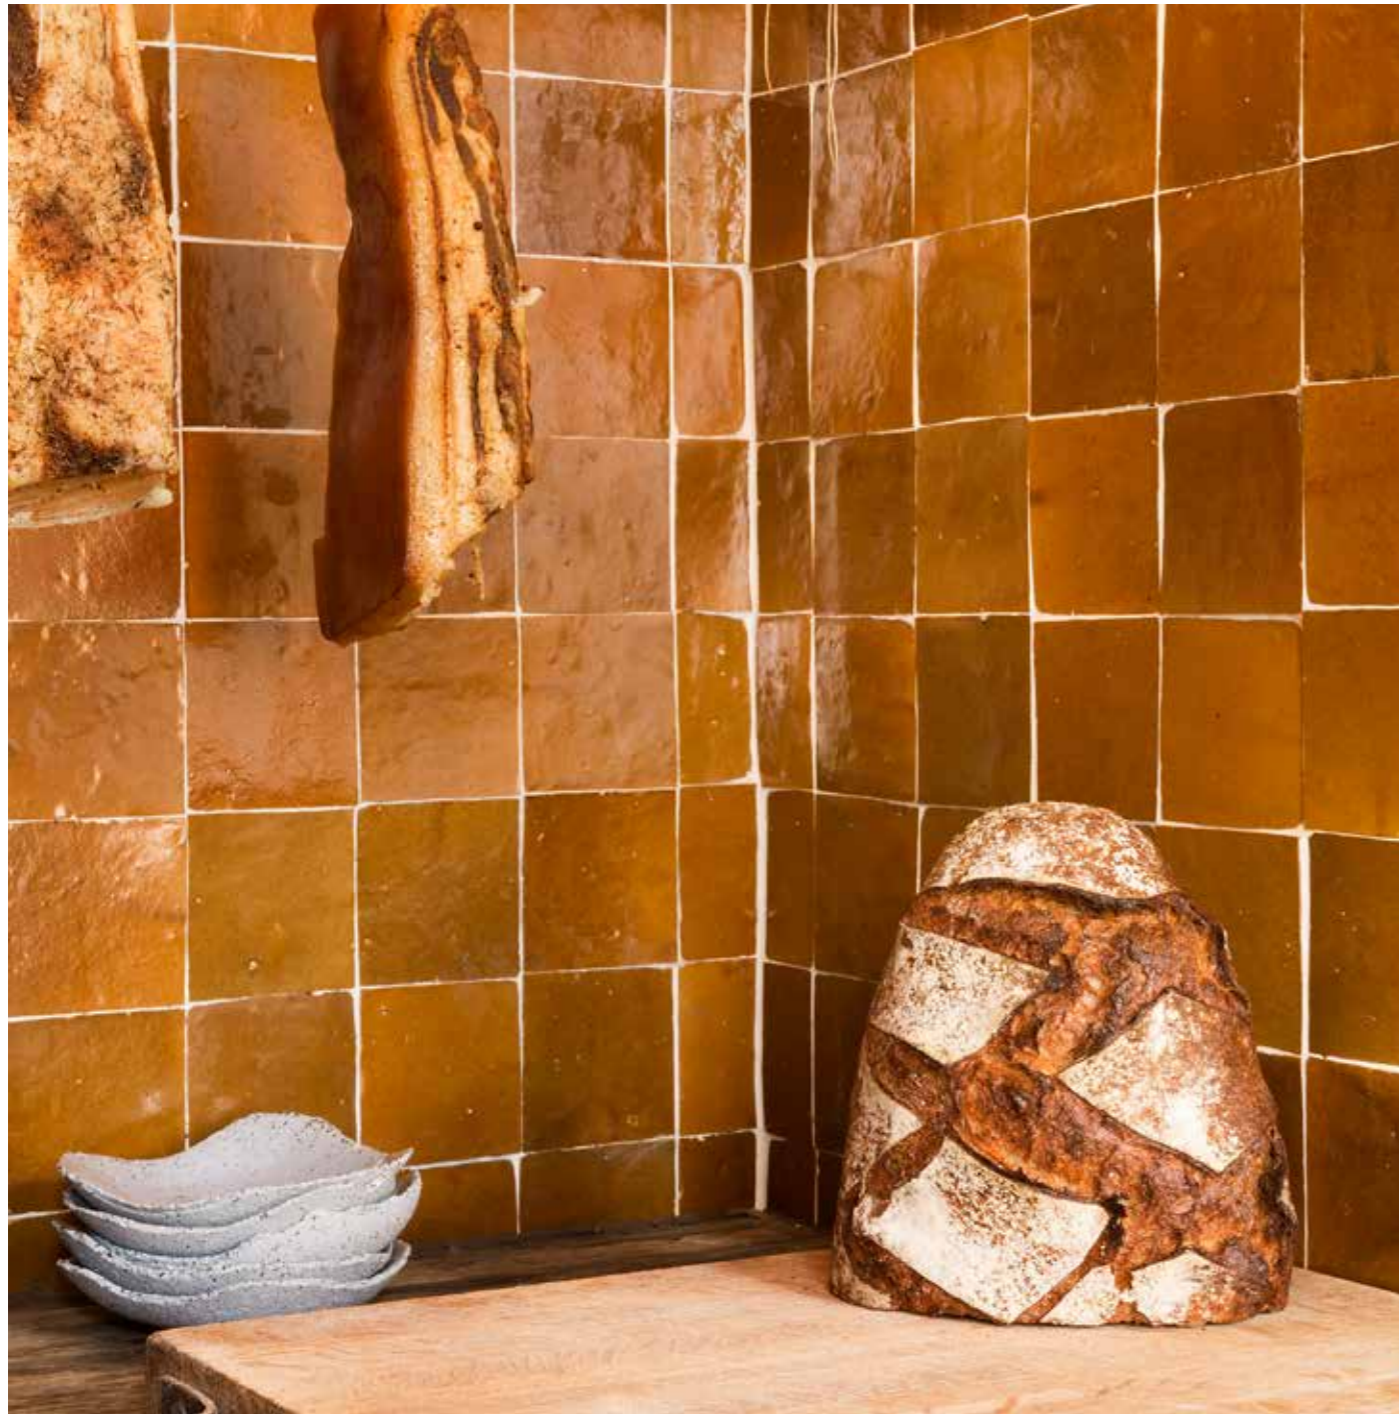

Granida - Sirocco
600x600x30

ZELLIGES

100x100mm

N10

N1

N2

N4

N5