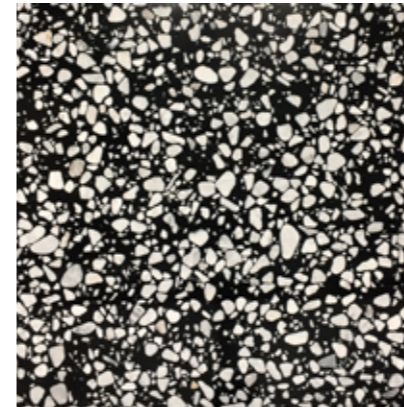

Nougat

Rome

Amsterdam

Amsterdam - Honed	1200x1200x14	800x800x15	600x600x12
Carrara - Poli	800x800x15	400x800x12	
Nougat - Poli	800x800x15	400x800x12	
Rome - Brushed	800x800x15	600x600x12	

Tripoly Beige - Ancient